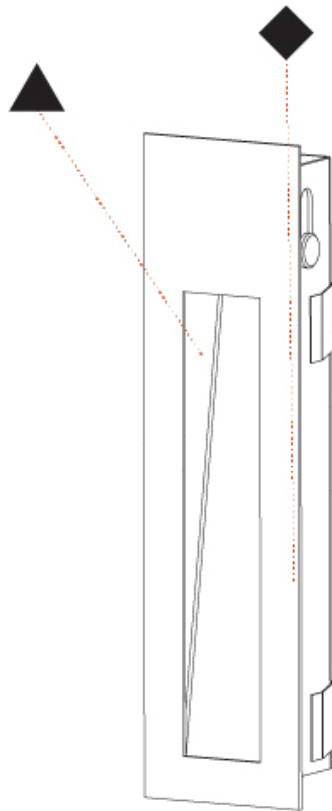

#### PHYSICAL

Shape: Rectangle
Width (mm): 40
Width (in): 1 9/16
Height (mm): 150
Depth (mm): 26
Height (in): 5 7/8
Depth (in): 1
Ceiling Thickness (mm): 10 / 12 / 15
Ceiling Thickness (in): 3/8 or 1/2 or 9/16
Min. Recessing Depth (mm): 30
Min. Recessing Depth (in): 1 3/16
Light Distribution: Asymmetric
Weight (kg): 0.21
Weight (lbs): 0.46
Screws: No visible screws
Fixture Finish: SSR / BKV / CWI / CRY / HAB / UFT / ITA / RUA / FTG / MYG / LOD / PUS / FRO / FUP / KIA / POP / BLS / SPG / MEY / GOH / GUM / CHC / COM / ABZ / JAG / OBR / MOS / ROR
Fixture Material: Aluminum
Cut-out Measurements: 140mm / 5 1/2" x 34mm / 1 5/16"

## DELIGHT STRING WIDE RECESSED

A35698-

PROJECT

TYPE

SPECIFIER

QUANTITY

DATE

A

#### PHYSICAL

Shape: Rectangle  
 Length (mm): 250  
 Length (in): 9 <sup>13</sup>/<sub>16</sub>  
 Width (mm): 40  
 Width (in): 1 <sup>9</sup>/<sub>16</sub>  
 Height (mm): 250  
 Depth (mm): 26  
 Height (in): 9 <sup>13</sup>/<sub>16</sub>  
 Depth (in): 1  
 Ceiling Thickness (mm): 10 / 12 / 15  
 Ceiling Thickness (in): 3/8 or 1/2 or 9/16  
 Min. Recessing Depth (mm): 30  
 Min. Recessing Depth (in): 1 <sup>3</sup>/<sub>16</sub>  
 Light Distribution: Asymmetric  
 Weight (kg): .83  
 Weight (lbs): 1.8  
 Fixture Finish: SSR / BKV / CWI / CRY / HAB / UFT / ITA / RUA / FTG / MYG / LOD / PUS / FRO / FUP / KIA / POP / BLS / SPG / MEY / GOH / GUM / CHC / COM / ABZ / JAG / OBR / MOS / ROR  
 Fixture Material: Aluminum  
 Cut-out Measurements: 240mm / 9 7/16" x 34mm / 1 5/16"