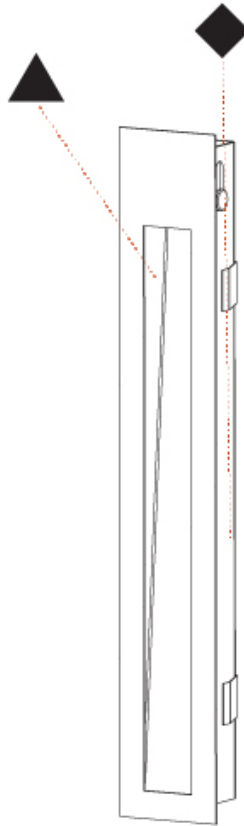

### A35698-

base number	Color	Finishes	Finishes
	Temperature	(Diamond)	(Triangle)

- To build a product code in our configurator select the specify button on the base model # product page
- To build a manual product code on this datasheet choose from the options listed below in blue font and add the suffix to the base model #

#### PHYSICAL

Shape: Rectangle
Width (mm): 40
Width (in): 1 9/16
Height (mm): 150
Depth (mm): 26
Height (in): 5 7/8
Depth (in): 1
Ceiling Thickness (mm): 10 / 12 / 15
Ceiling Thickness (in): 3/8 or 1/2 or 9/16
Min. Recessing Depth (mm): 30
Min. Recessing Depth (in): 1 3/16
Light Distribution: Asymmetric
Weight (kg): 0.21
Weight (lbs): 0.46
Screws: No visible screws
Fixture Finish: SSR / BKV / CWI / CRY / HAB / UFT / ITA / RUA / FTG / MYG / LOD / PUS / FRO / FUP / KIA / POP / BLS / SPG / MEY / GOH / GUM / CHC / COM / ABZ / JAG / OBR / MOS / ROR
Fixture Material: Aluminum
Cut-out Measurements: 140mm / 5 1/2" x 34mm / 1 5/16"

#### PHYSICAL

Shape: Rectangle  
 Length (mm): 250  
 Length (in): 9 <sup>13</sup>/<sub>16</sub>  
 Width (mm): 40  
 Width (in): 1 <sup>9</sup>/<sub>16</sub>  
 Height (mm): 250  
 Depth (mm): 26  
 Height (in): 9 <sup>13</sup>/<sub>16</sub>  
 Depth (in): 1  
 Ceiling Thickness (mm): 10 / 12 / 15  
 Ceiling Thickness (in): 3/8 or 1/2 or 9/16  
 Min. Recessing Depth (mm): 30  
 Min. Recessing Depth (in): 1 <sup>3</sup>/<sub>16</sub>  
 Light Distribution: Asymmetric  
 Weight (kg): .83  
 Weight (lbs): 1.8  
 Fixture Finish: SSR / BKV / CWI / CRY / HAB / UFT / ITA / RUA / FTG / MYG / LOD / PUS / FRO / FUP / KIA / POP / BLS / SPG / MEY / GOH / GUM / CHC / COM / ABZ / JAG / OBR / MOS / ROR  
 Fixture Material: Aluminum  
 Cut-out Measurements: 240mm / 9 7/16" x 34mm / 1 5/16"

## DELIGHT STRING WIDE RECESSED

A35699-

PROJECT

TYPE

SPECIFIER

QUANTITY

DATE

A