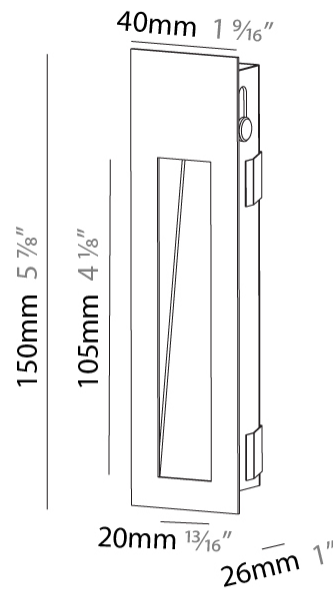

GENERAL

Series: Delight
Subseries: Delight String Wide
Brand: Prolicht
Division: Architectural
Mounting Type: Recessed
Mounting Location: Wall
Subcategory: Step Light

PHYSICAL

Shape: Rectangle
Width (mm): 40
Width (in): 1 9/16
Height (mm): 150
Depth (mm): 26
Height (in): 5 7/8
Depth (in): 1
Ceiling Thickness (mm): 10 / 12 / 15
Ceiling Thickness (in): 3/8 or 1/2 or 9/16
Min. Recessing Depth (mm): 30
Min. Recessing Depth (in): 1 3/16
Light Distribution: Asymmetric
Weight (kg): 0.21
Weight (lbs): 0.46
Screws: No visible screws
Fixture Finish: SSR / BKV / CWI / CRY / HAB / UFT / ITA / RUA / FTG / MYG / LOD / PUS / FRO / FUP / KIA / POP / BLS / SPG / MEY / GOH / GUM / CHC / COM / ABZ / JAG / OBR / MOS / ROR
Fixture Material: Aluminum
Cut-out Measurements: 140mm / 5 1/2" x 34mm / 1 5/16"

ELECTRICAL

Lamp Type: LED (Zhaga Standard)
Input Wattage (W): 2.2
Total Output Wattage (W): 2
Dimming: Non-Dimming / Phase Dimming (120Vac only) / 0-10V Dimming
Driver Included: No
Driver Location: Remote
Driver Type: Constant Current - 120 / 277Vac
Driver Class: Class 2
Input Voltage (V): 120 - 277
Constant Current (MA): 700

LED

Number of LEDs: 1
Color Temperature (°K): 2700 / 3000 / 3500 / 4000
Max. Delivered Lumen (lm): 60 / 60 / 68 / 70
CRI: >90 CRI
Lamp Life (hrs): 50000

OPTICAL

RATINGS AND CERTIFICATIONS

Certified By: Certified for North American Standards
IP rating: IP20